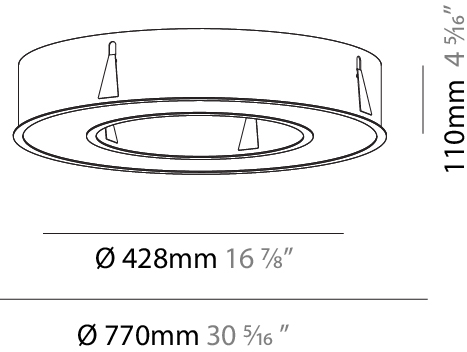

GENERAL

Series: Glorious
Subseries: Glorious
Brand: Prolight
Division: Architectural
Mounting Type: Recessed
Mounting Location: Ceiling
Subcategory: Ambient

PHYSICAL

Shape: Round
Diameter (mm): 770
Diameter (in): 30 ⁵/₁₆
Height (mm): 110
Height (in): 4 ⁵/₁₆
Min. Recessing Depth (mm): 120
Min. Recessing Depth (in): 4 ³/₄
Light Distribution: Direct
Weight (kg): 9.285
Weight (lbs): 20.47
Diffuser: PMMA - Opal or Micro-Prism
Fixture Finish: SSR / BKV / CWI / CRY / HAB / UFT / ITA / RUA / FTG / MYG / LOD / PUS / FRO / FUP / KIA / POP / BLS / SPG / MEY / GOH / GUM / CHC / COM / ABZ / JAG / OBR / MOS / ROR
Fixture Material: Aluminum
Cut-out Measurements: 760mm / 29 15/16" x 440mm / 17 5/16"

ELECTRICAL

Lamp Type: LED (Zhaga Standard)
Input Wattage (W): 30
Total Output Wattage (W): 24 / 19.2 (3500K)
Dimming: Non-Dimming / Phase Dimming (120Vac only) / 0-10V Dimming
Driver Included: Yes
Driver Location: Integrated
Driver Type: Constant Current - 120 / 277Vac
Driver Class: Class 2
Input Voltage (V): 120 - 277
Constant Current (MA): 350 / 600 (3500K)

LED

Color Temperature (°K): 3000 / 3500 / 4000
Max. Delivered Lumen (lm): 2770 / 2862 / 2920
CRI: >80 CRI
Efficiency (%): 65
Lamp Life (hrs): 50000

OPTICAL

RATINGS AND CERTIFICATIONS

Certified By: Certified for North American Standards
IP rating: IP20

760mm x 440mm
29 ¹⁵/₁₆" x 17 ⁵/₁₆"

120mm
4 ³/₄"

10 - 15mm
³/₈" - ⁹/₁₆"